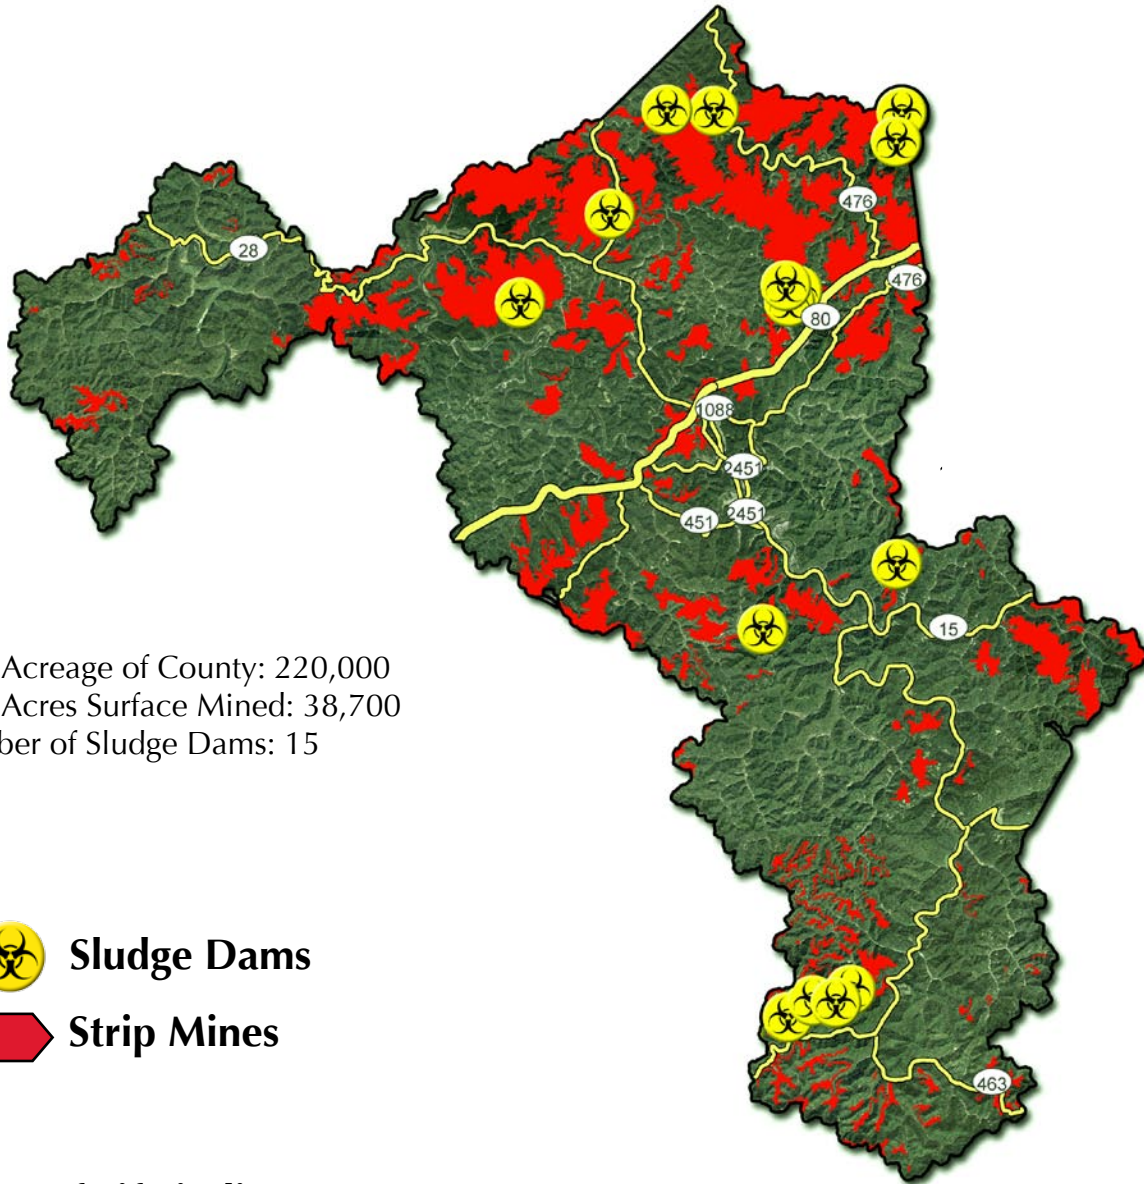

Perry County

Nearly **20%** of land area strip mined

Total Acreage of County: 220,000
 Total Acres Surface Mined: 38,700
 Number of Sludge Dams: 15

Sludge Dams

Strip Mines

Quality of Life indicators

	1980	2005	% Change
Total Population:	33,703	29,505	-12.5%
Total Coal Production (mst)	6,490,554	12,639,275	+ 95%
Average Income as % of US average	89%	70%	-21.3%
Mining Jobs	2808	1724	-38.6%
Mining jobs as percentage of total jobs	24.8%	10.6%	-57.1%

Percent Living in Poverty in 2000: 32.1% (US Average: 16.5%)
 Percent Unemployed in March, 2007: 7.9% (US Average: 4.5%)

KENTUCKIANS FOR THE COMMONWEALTH
Action for Justice